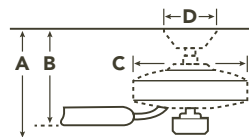

INCLUDED CONTROLS

PULL CHAIN

- 3-Speeds
- 3 Forward & Reverse
- Manual Reverse

OPTIONAL CONTROLS

65K WALL CONTROL SYSTEM – LIMITED FUNCTION
371042 (Shown)
371082

COORDINATING LIGHTING

To see the complete Andover Collection visit Kichler.com.

Outdoor Wall
49864WZC

Outdoor Post
49869WZC

Outdoor Pendant
49867WZC

HANGING MEASUREMENTS

WITH 4.50" DOWNROD

Fixture Drop (from ceiling)	Blade Drop (from ceiling)	Housing (width)	Ceiling Canopy (width)
A: 14.00"	B: 11.00"	C: 11.00"	D: 7.25"